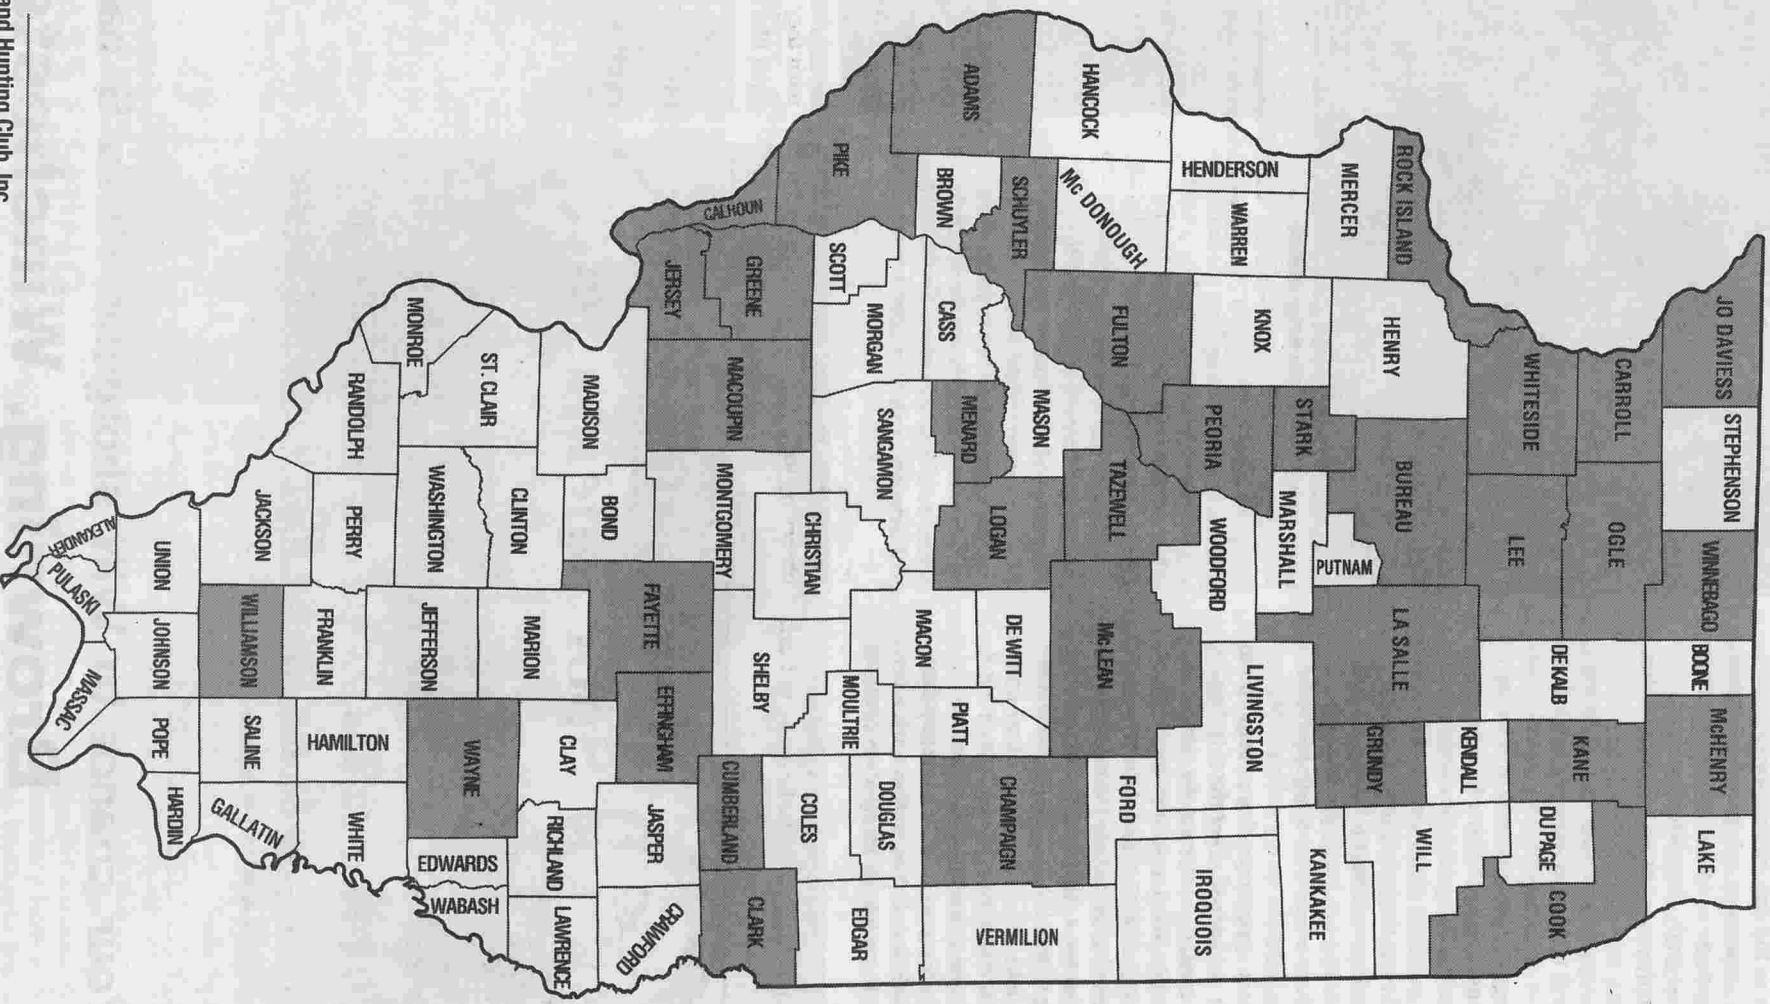

Illinois Hunting and Outdoor Sports Association Hunt Club Directory

ADAMS _____
Bigneck Outfitters
Loraine, IL • 217-430-0338
bigneckoutfitters.com

Boone's Hunting of Plainville, Inc
Plainville, IL • 217-656-3960

BUREAU _____
Hickory Grove Hunt Club
Wyanaet, IL • 815-699-2603

Rogers Hunting Club, Inc
Ohio, IL • 815-379-2427

CALHOUN _____
Buffalo Prairie Hunting Club
Kampsville, IL • 815-335-7673

CARROLL _____
Rack & Wing
Lanark, IL • 815-275-2683
rackandwing.com

CHAMPAIGN _____
Poultry Extension Specialist
Department of Animal Sciences
Urbana, IL • 217-377-6530

CLARK _____
Buck Valley Wildlife Preserve
Martinsville, IL • 217-251-5916

The Quail Shed
Martinsville, IL • 217-382-5230

COOK _____
Brown Repeaters Sportsmen Club
Chicago, IL

Buckeye Creek Outfitters
Palatine, IL • 847-359-5912
buckeyecreek.com

Dawe's Laboratories
Arlington Hts., IL • 847-577-2020
dawesnutrition.com

Fox Creek Hunt Club
Tinley Park, IL • 708-444-0166

Pecatonica River Hunt Club
Park Ridge, IL • 847-426-7566

Sugar Creek Outfitters
Park Ridge, IL • 847-720-7913
sugarcreekoutfittersillinois.com

CUMBERLAND _____
Little Wabash Shooting Preserve
Neoga, IL • 217-895-2677
littlewabashshootingpreserve.com

EFFINGHAM _____
Alwerdt's Pheasant Farm
Alhambra, IL • 618-553-3331

Randall Gamebird Farm
Beecher City, IL • 217-690-8799

FAVETTE _____
Sandy Run Hunt Club
Vandalia, IL • 618-283-8792
sandyrunhuntclub.com

FULTON _____
Gobblers Knob Hunting Preserve
Canton, IL • 309-219-2343
gobblers-knob.com/

GREENE _____
Koster Farms Hunting Club
Carrolton, IL • 217-942-3602
kosterfarmsshuntingclub.com

GRUNDY _____
Eriema Hunt Club
Morris, IL • 815-955-9498
eriemaclub.com

JERSEY _____
Nilo Farms
Brighton, IL • 618-466-0613
nilofarms.com

Other Creek Hunting Club
Jerseyville, IL • 618-376-7601
othercreekhunting.com

JO DAVIESS _____
Whistling Wings, Inc.
Hanover, IL • 815-591-3424

KANE _____
Kellenberger Game Farm
Elgin, IL • 847-464-5380
Kellenbergergamefarm.com

McGraw Wildlife Foundation
Dundee, IL • 847-741-8000
mcgrawwildlife.org

LASALLE _____
Tri-County Veterinary Service
Earlville, IL • 815-246-9545

LEE _____
Briar Knoll Hunting & Fishing, Inc
Amboy, IL • 815-857-2320
briarknoll.org

Prairie Wings
Franklin Grove, IL • 815-456-2122

Rogers Hunting Club, Inc.
Ohio, IL • 815-379-2427
rogershuntclub.com

LOGAN _____
Big Oak Hunting Paradise
Lincoln, IL • 217-735-3470
big-oak.com

MACOUPIN _____
Joker's Wild Sporting Clays, Inc
Chesterfield, IL • 618-753-2003
jokerswildsportingclays.com

Wild Rural Park
Wagoner, IL • 217-971-1289

MCHENRY _____
Coon Creek Hunt Club
Huntley, IL • 847-603-4868
cooncreekhuntclub.com/

Market Financial Group
Crystal Lake, IL • 815-459-4779
marketfinancialgrp.com

McCullom Lake Hunt Club
Hebron, IL • 815-648-2933
mccullomlakehuntclub.com

Richmond Hunting Club, Inc.
Richmond, IL • 815-678-3271
richmondhuntclub.com

MCLEAN _____
Dewey's Hunt Club
Hevworth, IL • 309-706-8800
deweyshuntclub.com